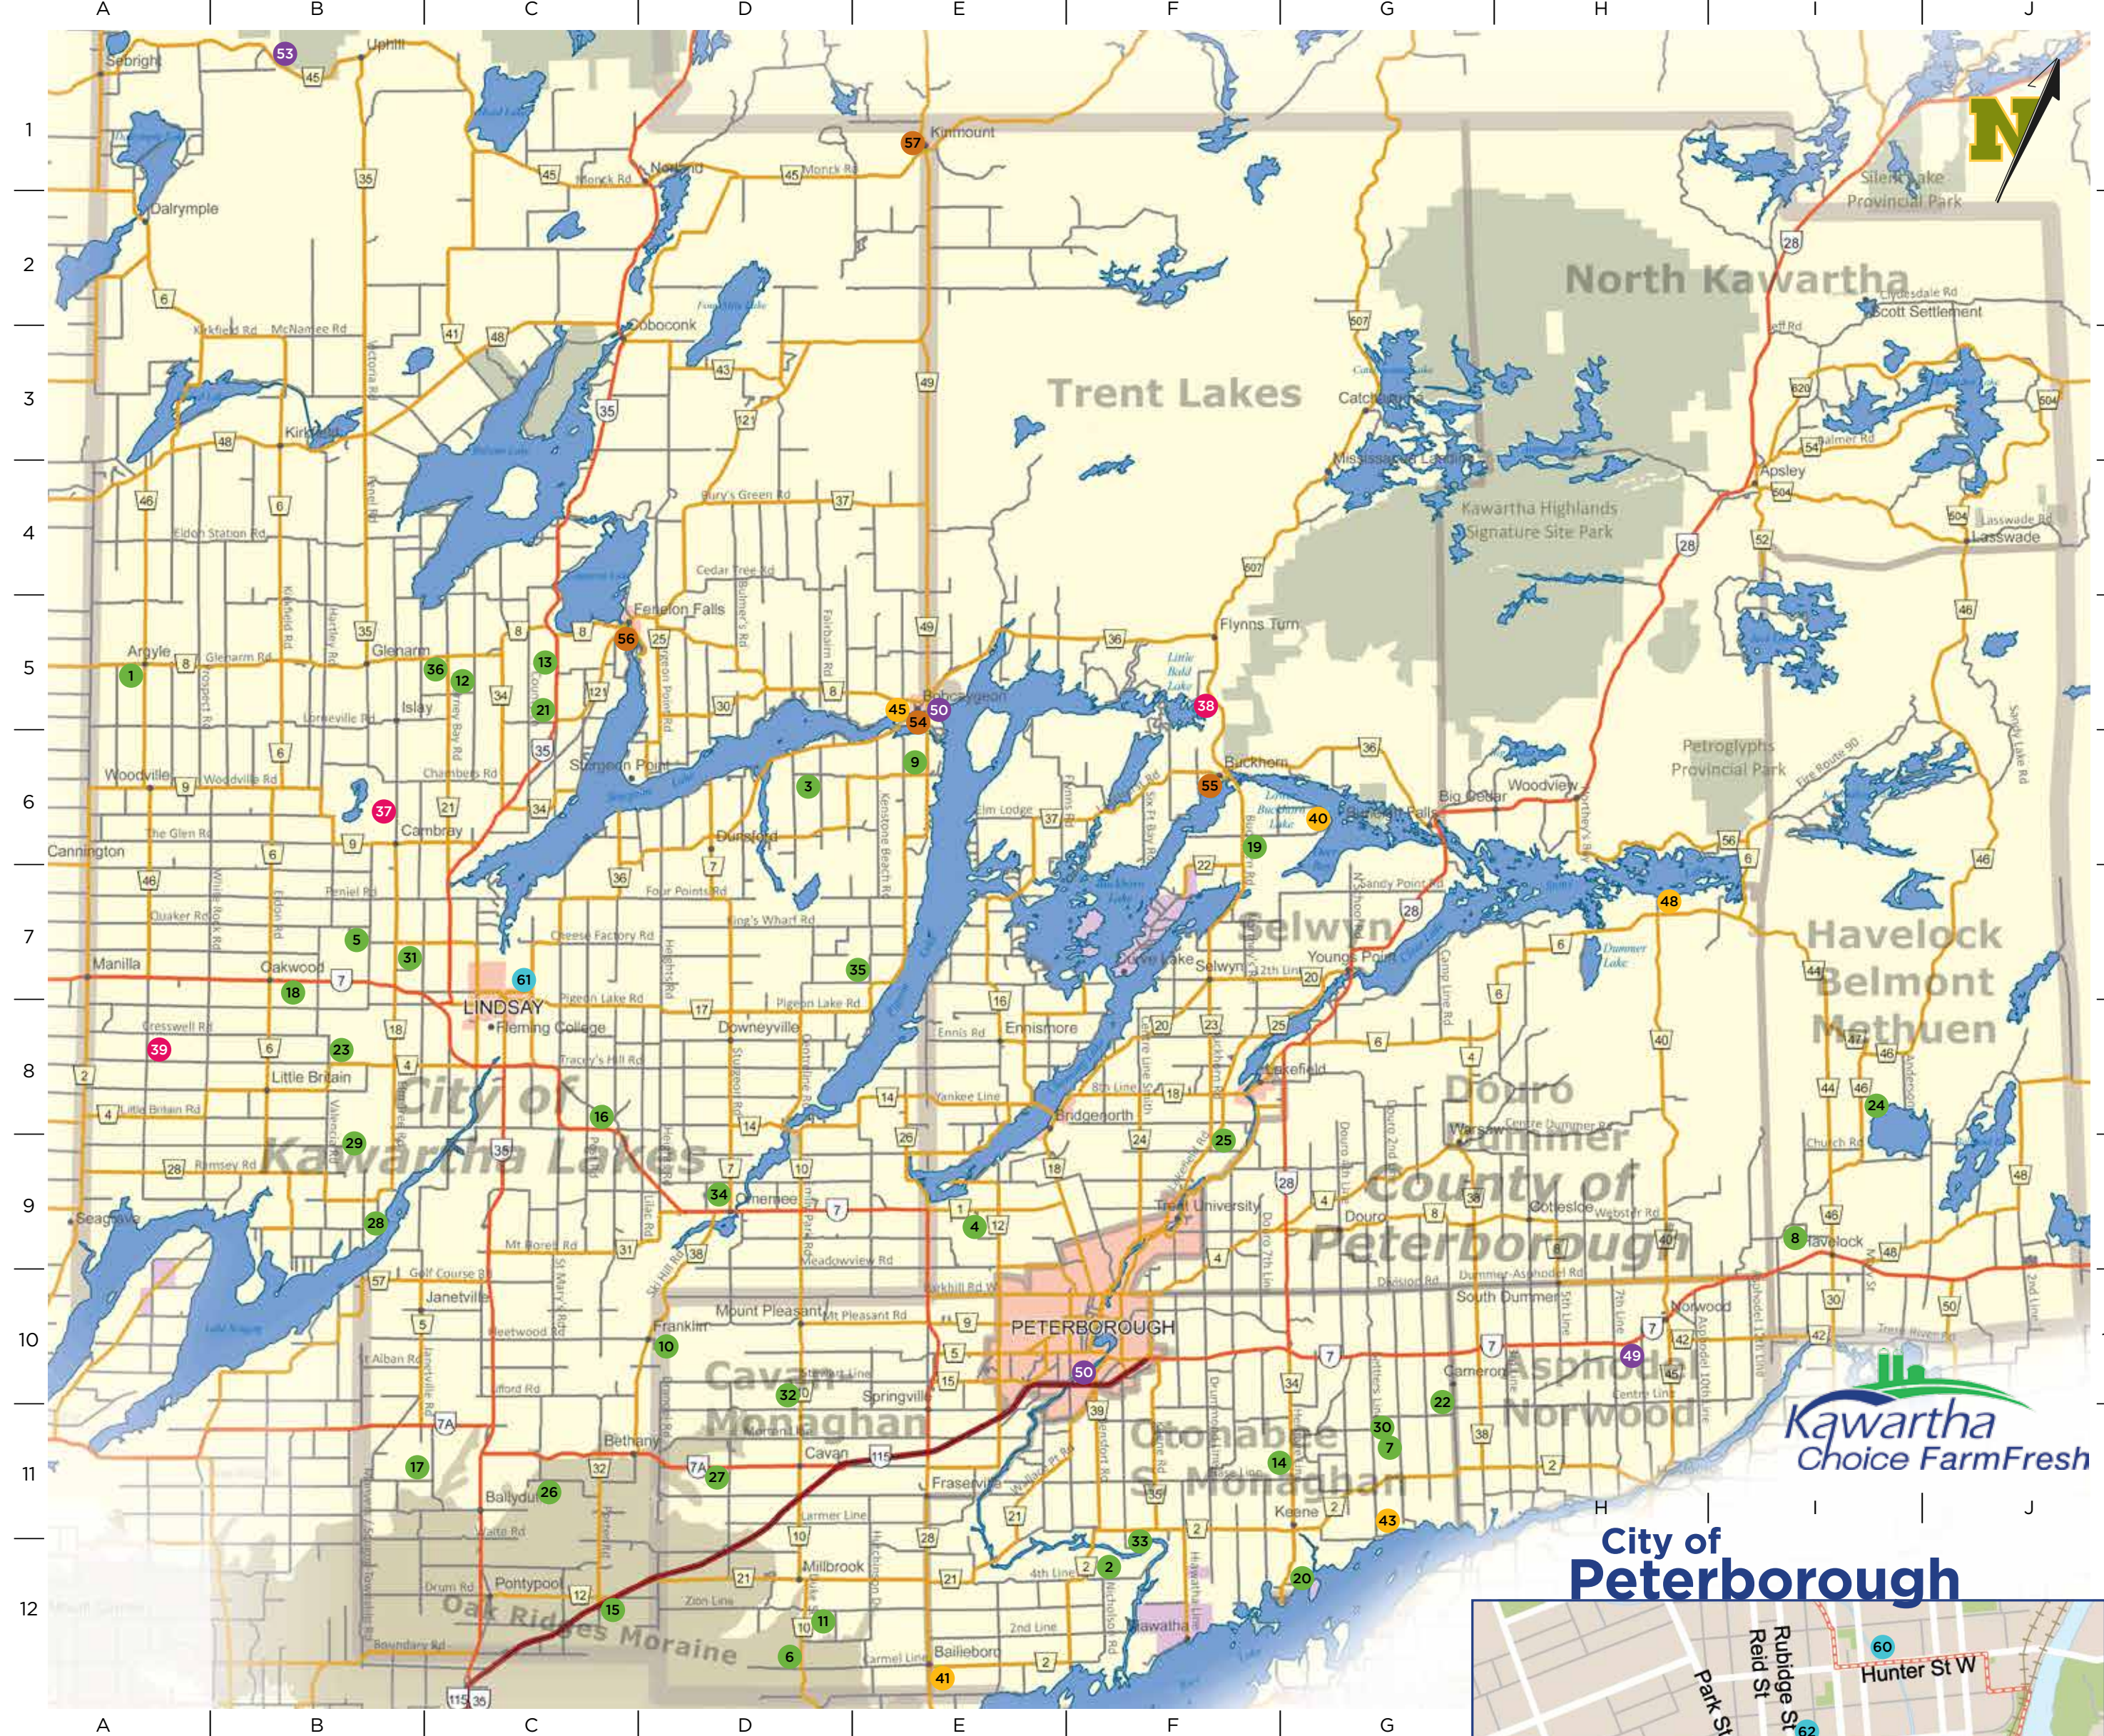

**Turkey**

- 8 Elmlea Farm
- 12 Fresh Taste Bakery Naturipe Produce
- 58 Lindsay Farmers' Market
- 51 Nesbitt's Meat Market
- 59 Peterborough & District Farmers' Market
- 29 Stoddart Family Farm
- 33 Traynor Farms
- 36 Zehr's Farm Fresh Produce & Bakery

**Vegetables**

- 2 Ashburnham - Gaelic Garlic
- 54 Bobcaygeon Farmers' Market
- 5 Brouwer's Strawberries
- 18 Bruce MacArthur
- 55 Buckhorn Farmer & Craft Market
- 6 Circle Organic Community Farm
- 56 Fenelon Falls Farmers' Market
- 11 Franklin Farm Herbs and Market
- 12 Fresh Taste Bakery Naturipe Produce
- 13 Green Eggs & Ham Family Fun Farm
- 57 Kinmount Farmers' Market
- 15 L&R Porter Potato Farms
- 16 Lindsay Berries
- 58 Lindsay Farmers' Market
- 17 Lunar Rhythm Gardens
- 19 McLean Berry Farm
- 51 Nesbitt's Meat Market
- 21 O'Brienview Organic Farm
- 59 Peterborough & District Farmers' Market
- 57 Kinmount Farmers' Market
- 16 Lindsay Berries
- 58 Lindsay Farmers' Market
- 17 Lunar Rhythm Gardens
- 19 McLean Berry Farm
- 51 Nesbitt's Meat Market
- 21 O'Brienview Organic Farm
- 59 Peterborough & District Farmers' Market
- 23 Plum Creek Produce
- 25 Sikma Farms
- 28 Stellmar Farm
- 31 Sweet Scent Farm
- 32 The Berry Patch
- 33 Traynor Farms
- 34 Wildflower Meadows Flower Farm
- 35 Wilson's Fresh Blueberries Inc.
- 36 Zehr's Farm Fresh Produce & Bakery
- 29 Stoddart Family Farm

**Wine**

- 42 Electric City Bread Company
- 56 Fenelon Falls Farmers' Market
- 45 Kawartha Coffee Co.
- 38 Kawartha Country Wines
- 26 South Pond Farms

**Wool & Wool Products**

- 55 Buckhorn Farmer & Craft Market
- 56 Fenelon Falls Farmers' Market
- 57 Kinmount Farmers' Market
- 58 Lindsay Farmers' Market
- 59 Peterborough & District Farmers' Market
- 53 Quaker Oaks Farm
- 29 Stoddart Family Farm